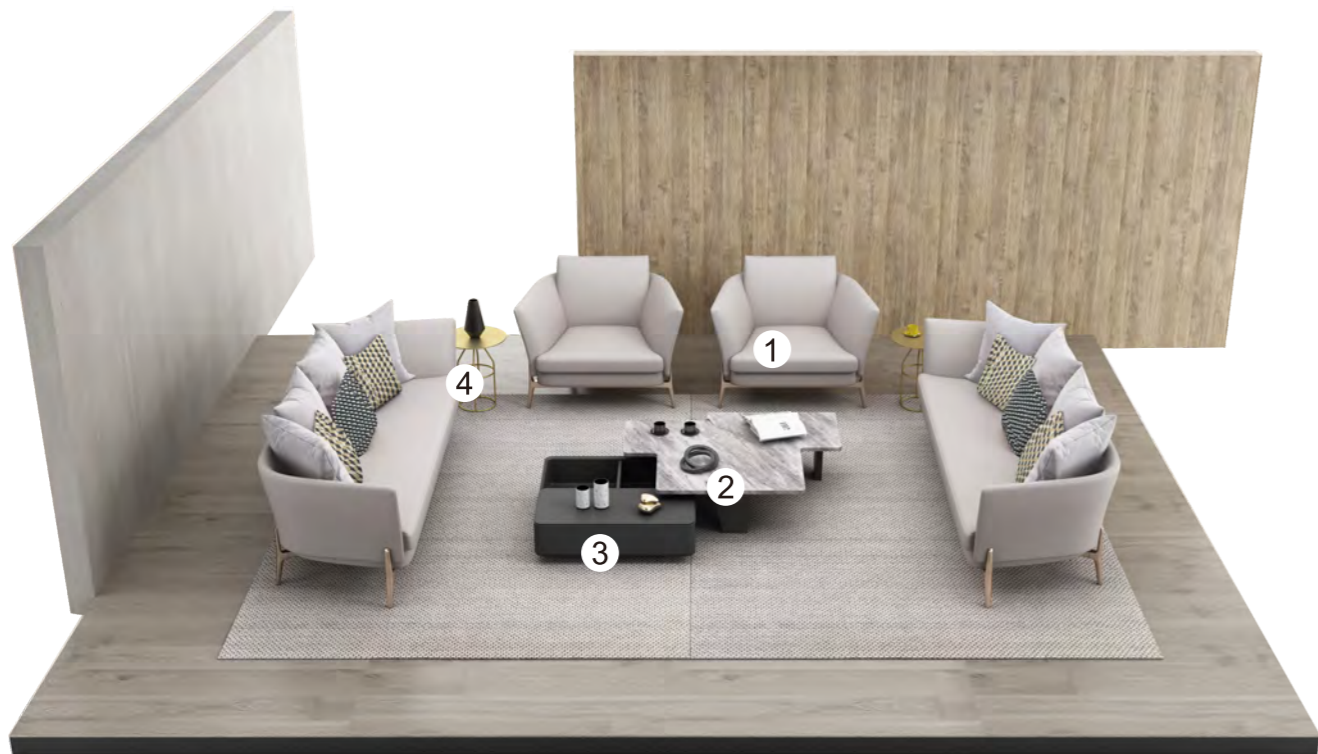

WHOLE SPACE PRODUCT SPECIFICATION

官方搭配方案，推荐用于总裁空间

① Gramy 格莱美

SGL80.1T
L930*W880*H860 (mm)
Color
Microfiber Leather 纳米皮 : Z13 Series 平纹全系列

SGL80.3T
L2360*W870*H730 (mm)
Color
Microfiber Leather 纳米皮 : Z13 Series 平纹全系列

② Coffee Table 茶几

FCJ13.13
L1300*W1100*H325 (mm)
Color
CF13 云河白饰面

③ Coffee Table 收纳茶几

MCJ10.09
L900*W900*H250 (mm)
Color
CY13 流星灰油漆饰面

④ Coffee Table 茶几 (饰品品类)

YP-XCJ010
L420*W420*H480 (mm)
Color
Iron 金属铁 : Glod 金色

※ 产品最终信息以报价册为准