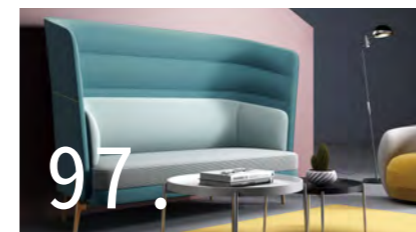

Binray 缤睿

97.

August 安格斯