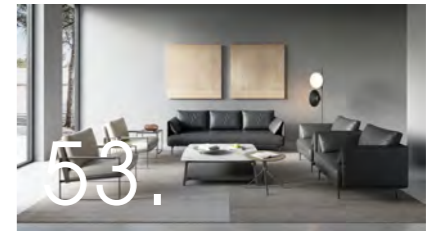

01.

07.

11.

17.

21.

27.

D.S 德思

31.

35.

39.

45.

49.

53.

57.

63.

67.

71.

75.

79.

83.

87.

91.

97.

101.

107.

111.

Contents.

Office Sofa Collection