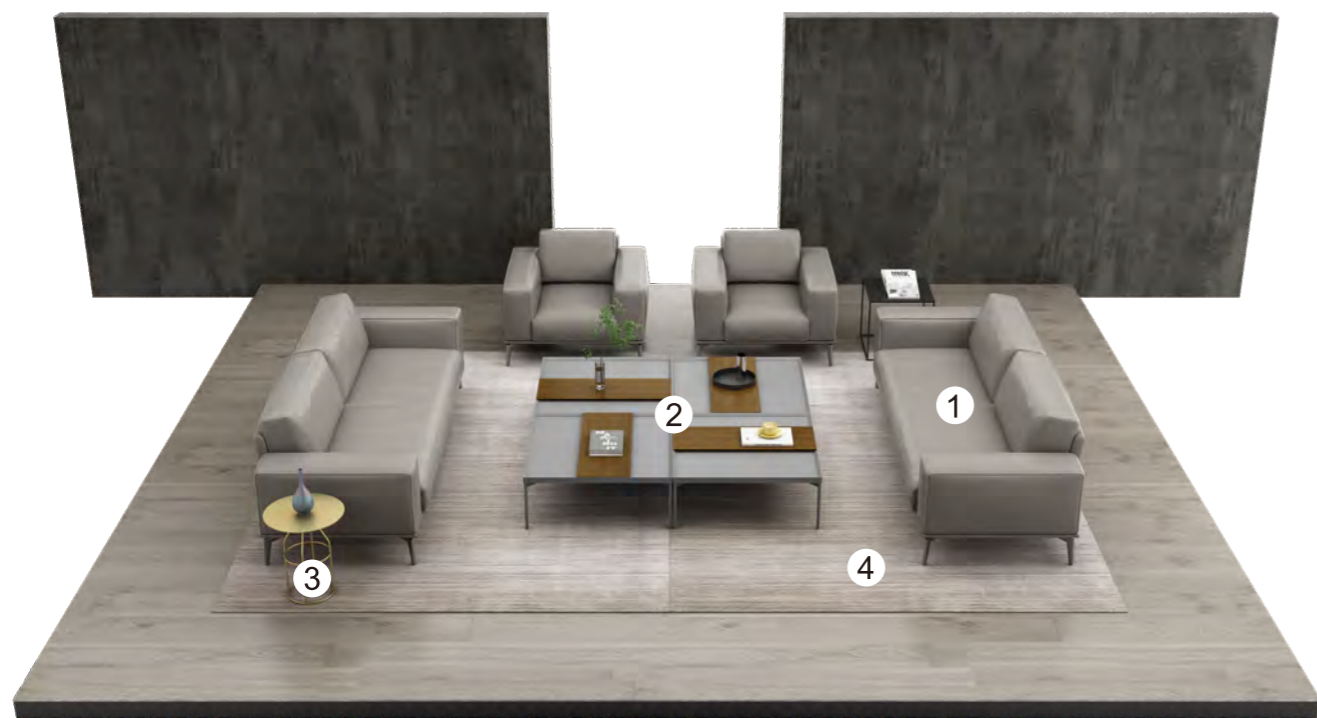

WHOLE SPACE PRODUCT SPECIFICATION

官方搭配方案，推荐用于总裁空间

① Desso 德舒

SDW80.1N
L970*W880*H770 (mm)

Color
Half Leather 半牛皮：
S11-004 咖色大荔枝纹 / S11 Series 小荔枝纹全系列

SDW80.2N
L1970*W900*H700 (mm)

Color
Half Leather 半牛皮：
S11-004 咖色大荔枝纹 / S11 Series 小荔枝纹全系列

SDW80.3N
L2370*W950*H770 (mm)

Color
Half Leather 半牛皮：
S11-004 咖色大荔枝纹 / S11 Series 小荔枝纹全系列

② Coffee Table 方茶几

MCJ04.08
L840*W840*H340 (mm)

Color
CY07 核桃木油漆饰面 + CY13 流星灰油漆饰面

③ Coffee Table 茶几 (饰品品类)

YP-XCJ010
L420*W420*H480 (mm)

Color
Iron 金属铁：Glod 金色

④ Carpet 地毯 (饰品品类)

GG-WJDT1
L3400*W2400 (mm)

Color
Rayon 人造丝：Khaki 卡其色

※ 产品最终信息以报价册为准