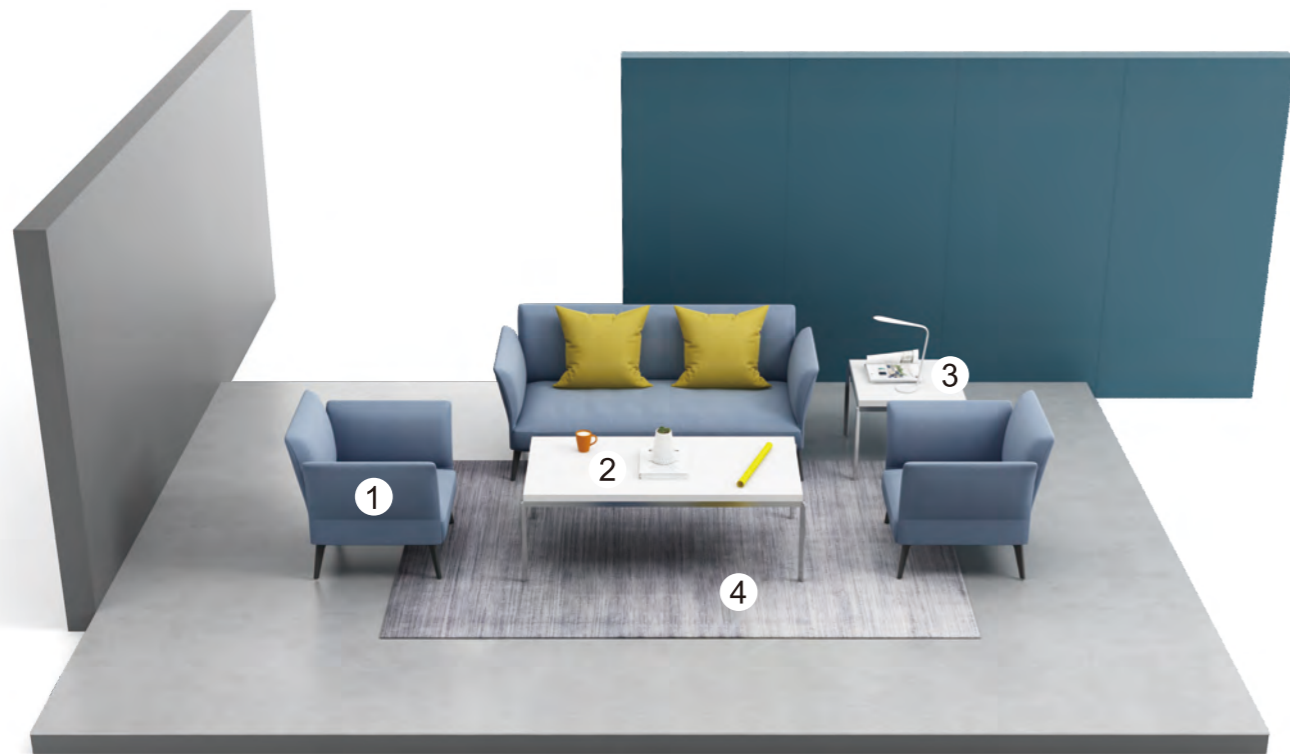

WHOLE SPACE PRODUCT SPECIFICATION

官方搭配方案，推荐用于主管空间

① Suyo 舒遇

SSU50.1B

L850*W780*H780 (mm)

Color

Fabric 优质布艺：B-MC01 灰色流星格 / B-MC02 蓝色流星格

SSU50.2B / SSU50.3B

L1500*W780*H780 / L1900*W780*H780 (mm)

Color

Fabric 优质布艺：B-MC01 灰色流星格 / B-MC02 蓝色流星格

② Coffee Table 长茶几

FCJ01.12 / FCJ02.14

L1200*W600*H450 / L1400*W700*H450 (mm)

Color

CF01 银粉橡木饰面 / CF05 森工白饰面 /
CF06 咖啡橡木新开放饰面 / CF08 直纹棕核桃木拉丝饰面 /
CF09 直纹原木核桃木饰面 / CF12 咖色直纹核桃木饰面

③ Coffee Table 方茶几

FCJ03.06

L600*W600*H450 (mm)

Color

CF01 银粉橡木饰面 / CF05 森工白饰面 /
CF06 咖啡橡木新开放饰面 / CF08 直纹棕核桃木拉丝饰面 /
CF09 直纹原木核桃木饰面 / CF12 咖色直纹核桃木饰面

④ Carpet 地毯 (饰品品类)

GG-SNH14

L2900*W2000 (mm)

Color

Wool 羊毛 + Rayon 人造丝：Gray Coffee 灰咖色