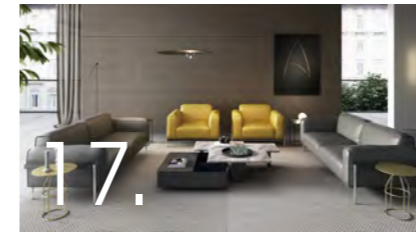

01.

07.

11.

17.

21.

27.

31.

35.

39.

45.

49.

53.

57.

63.

67.

71.

75.

79.

83.

87.

91.

97.

101.

107.

111.

Contents.

Office Sofa Collection