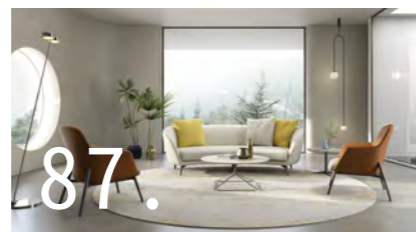

Gramy 格莱美

87.

Bee 缤逸