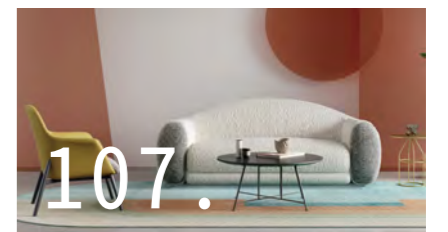

Skin 舒欣

107.

Bear 贝拉